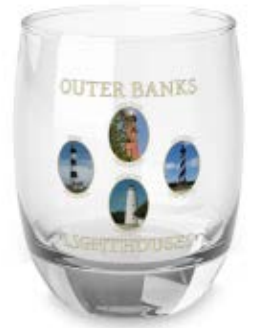

WG-NCLH-TRN