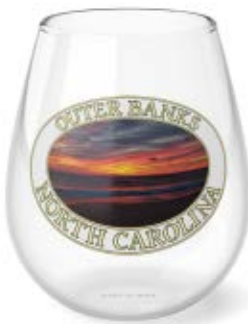

Best Sellers

Starter Pack #2

2 each of your 3 favorite photographs, printed with colored, black and white logo/circle colors, on both Stemless Wine Glasses and Whiskey Glasses.

$525
Includes
FREE SHIPPING