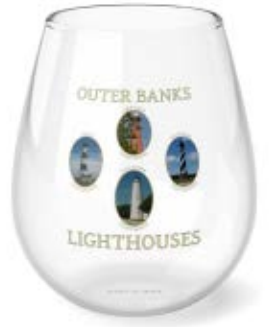

SW-NCLH-TRN