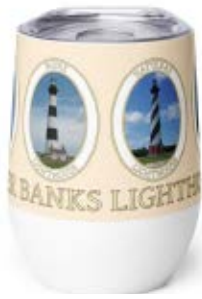

Best Sellers Starter Pack #1

Your 3 favorite photographs
printed on the 6 pastel colored
Wine Tumblers...

+

Your 3 favorite photographs
printed on the 4 pastel colored
11oz Coffee Mugs...

+

2 Tumblers of each of your
3 favorite photographs.

\$615
Includes
FREE SHIPPING

Best Sellers

Starter Pack #2

2 each of your 3 favorite photographs, printed with colored, black and white logo/circle colors, on both Stemless Wine Glasses and Whiskey Glasses.